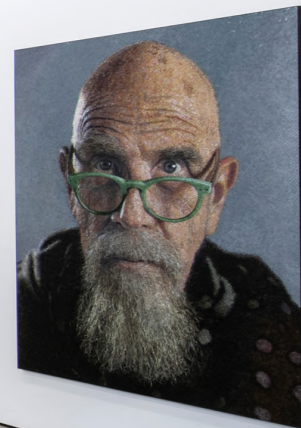

CHUCK CLOSE
JUN - SEP 2021

**EXHIBITION
ROOM 1**