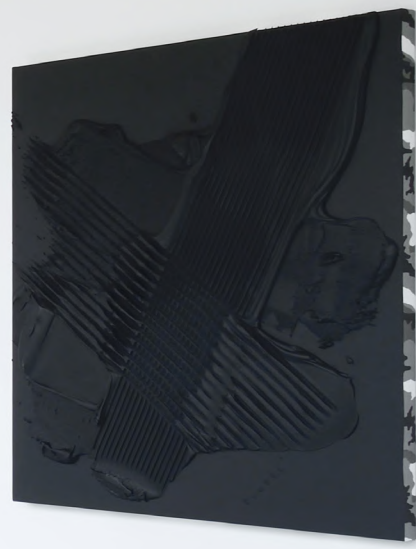

ANSELM REYLE
SEP 2013 - FEB 2014

1950 mm

3950 mm

4190 mm

WALKWAY